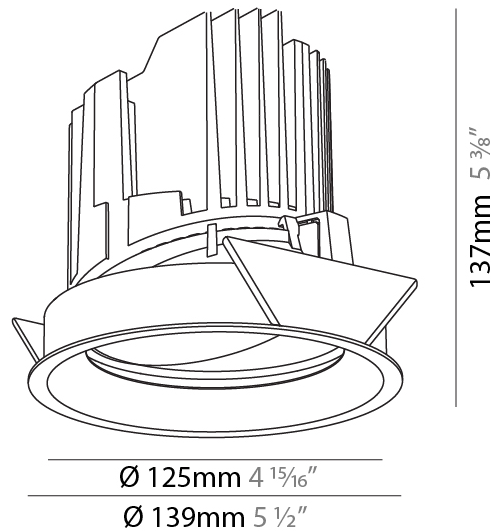

GENERAL

Series: Bioniq
 Subseries: Bioniq Round Adjustable
 Brand: Prolicht
 Division: Architectural
 Mounting Type: Recessed
 Mounting Location: Ceiling
 Subcategory: Downlight

PHYSICAL

Shape: Round
 Diameter (mm): 139
 Diameter (in): 5 1/2
 Height (mm): 137
 Height (in): 5 3/8
 Ceiling Thickness (mm): 10 / 12.5 / 15
 Ceiling Thickness (in): 3/8 or 1/2 or 9/16
 Min. Recessing Depth (mm): 150
 Min. Recessing Depth (in): 5 7/8
 Light Distribution: Adjustable / Downlight
 Weight (kg): 0.805
 Weight (lbs): 1.77
 Fixture Finish: SSR / BKV / CWI / CRY / HAB / UFT / ITA / RUA / FTG / MYG / LOD / PUS / FRO / FUP / KIA / POP / BLS / SPG / MEY / GOH / GUM / CHC / COM / ABZ / JAG / OBR / MOS / ROR
 Fixture Material: Aluminum Die Cast
 Cut-out Measurements: 130mm / 5 1/8"

GENERAL

Series: Bioniq
 Subseries: Bioniq Round Adjustable
 Brand: Prolicht
 Division: Architectural
 Mounting Type: Recessed
 Mounting Location: Ceiling
 Subcategory: Downlight

PHYSICAL

Shape: Round
 Diameter (mm): 139
 Diameter (in): 5 1/2
 Height (mm): 137
 Height (in): 5 3/8
 Ceiling Thickness (mm): 10 / 12.5 / 15
 Ceiling Thickness (in): 3/8 or 1/2 or 9/16
 Min. Recessing Depth (mm): 150
 Min. Recessing Depth (in): 5 7/8
 Light Distribution: Adjustable / Downlight
 Weight (kg): 0.849
 Weight (lbs): 1.87
 Fixture Finish: SSR / BKV / CWI / CRY / HAB / UFT / ITA / RUA / FTG / MYG / LOD / PUS / FRO / FUP / KIA / POP / BLS / SPG / MEY / GOH / GUM / CHC / COM / ABZ / JAG / OBR / MOS / ROR
 Fixture Material: Aluminum Die Cast
 Cut-out Measurements: 130mm / 5 1/8"

OPTICAL

Reflector°: 10
 Adjustability: Rotational 355°; Tilt 30°

RATINGS AND CERTIFICATIONS

Certified By: Certified for North American Standards
 IP rating: IP54

130mm 5 1/8"	150mm 5 7/8"	10 15mm 3/8" 9/16"	30°	355°	
A					